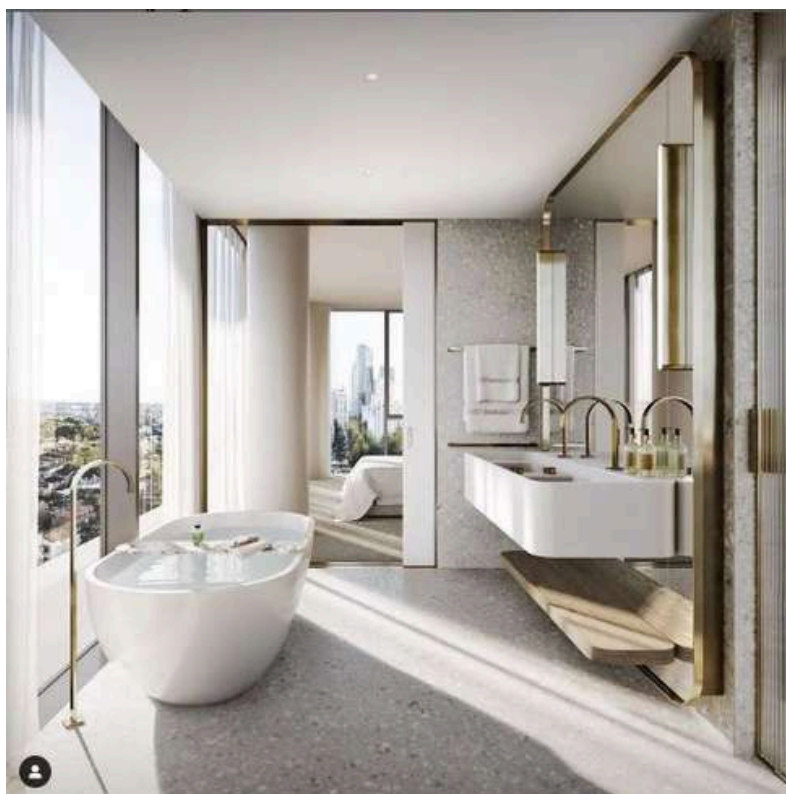

TERRAZO NATURAL

RP.RSS.0009TH.SM.OW

Finish : Satin Matt

RS. 4926.00